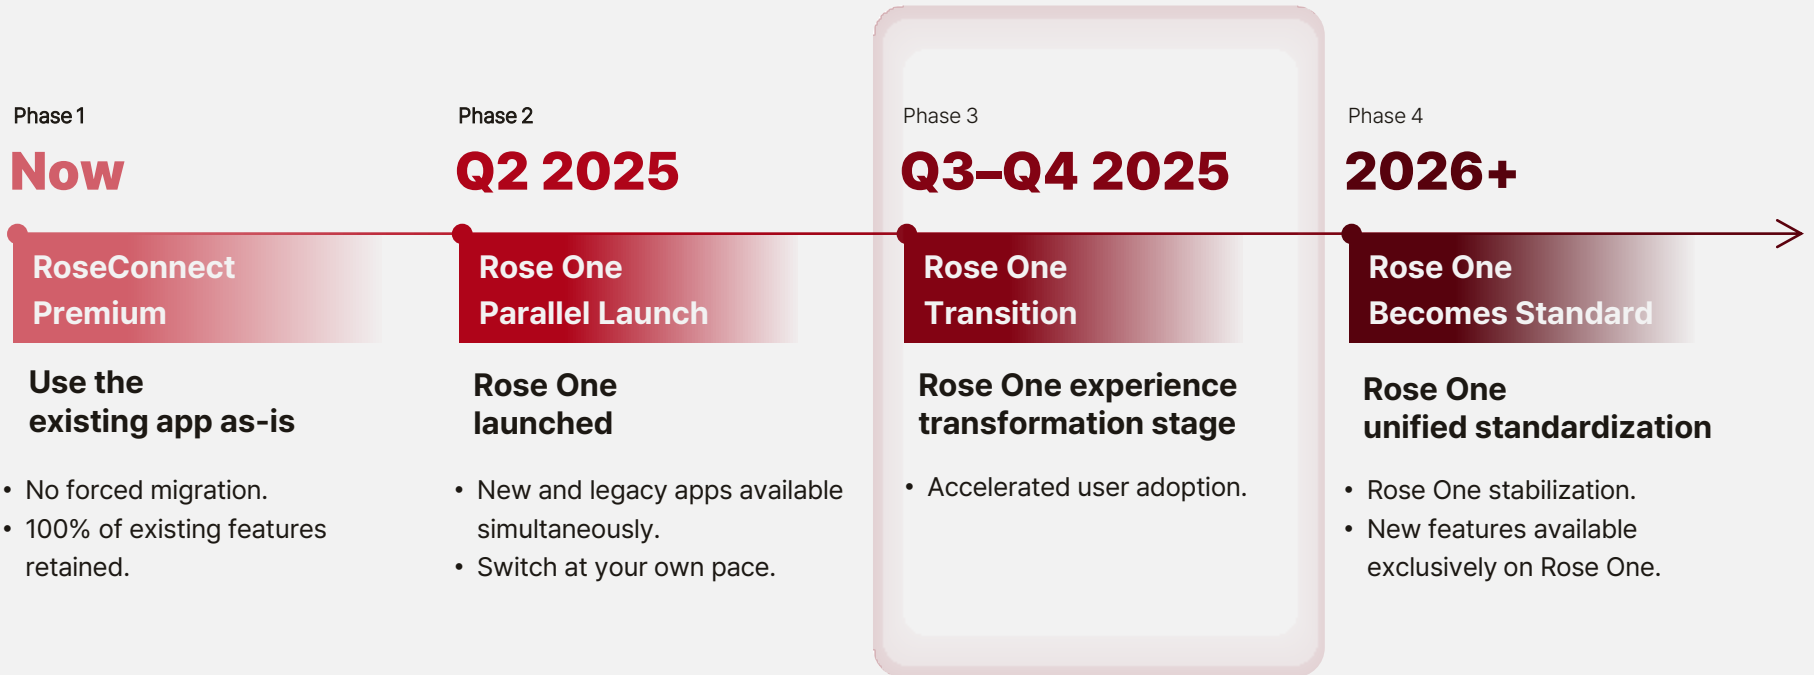

App Transition Roadmap: Your Journey to Rose One

» "지금 쓰는 앱 그대로 - 불편함 없이, 자연스럽게 이동합니다."

Rose One stabilization → New features available exclusively on Rose One.