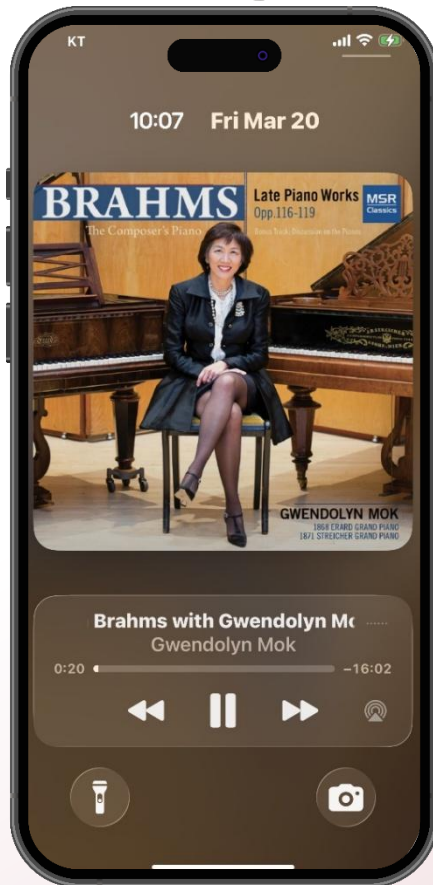

Playback Status Display

Identify the current track intuitively with animated visual effects.

Easy and Systematic Library Management.1

New Unified Library

Favorites, My Playlists, and Feed all in one place for effortless management.

Instantly check the playback status of network/DLNA tracks directly from the list.

Perfect Control, Anytime, Anywhere

Lock Screen Controls

Playback control without launching the app.

Enhanced Volume Feedback

See the current volume as a pop-up during adjustment.

Quick Filter Switching

Instantly switch to single view when reselecting the service.

More Intuitive Player & Queue

Playback Screen

Thumbnails projected onto the background, for a vibrant visual experience with every track change.