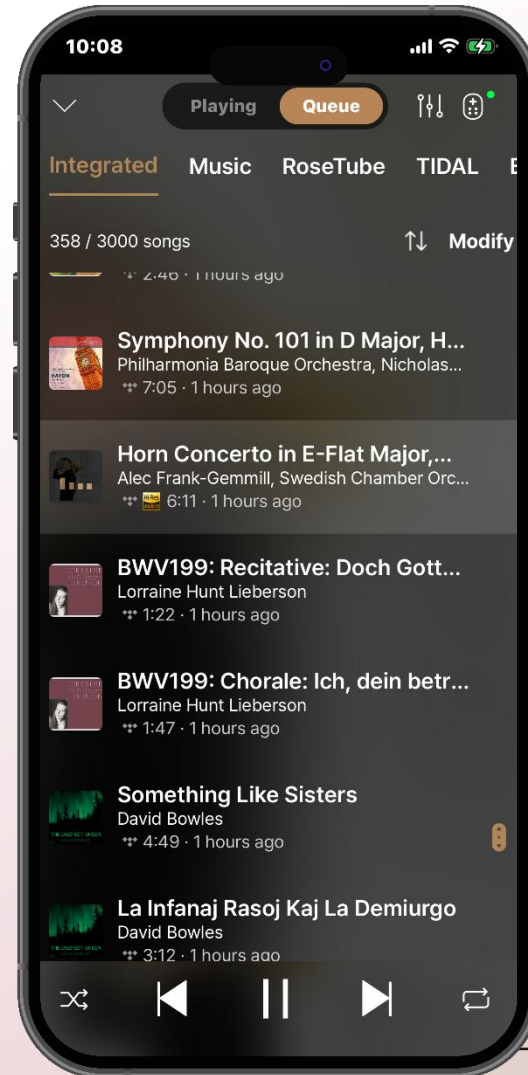

Queue List

Unnecessary edit icons hidden for more intuitive playlists.