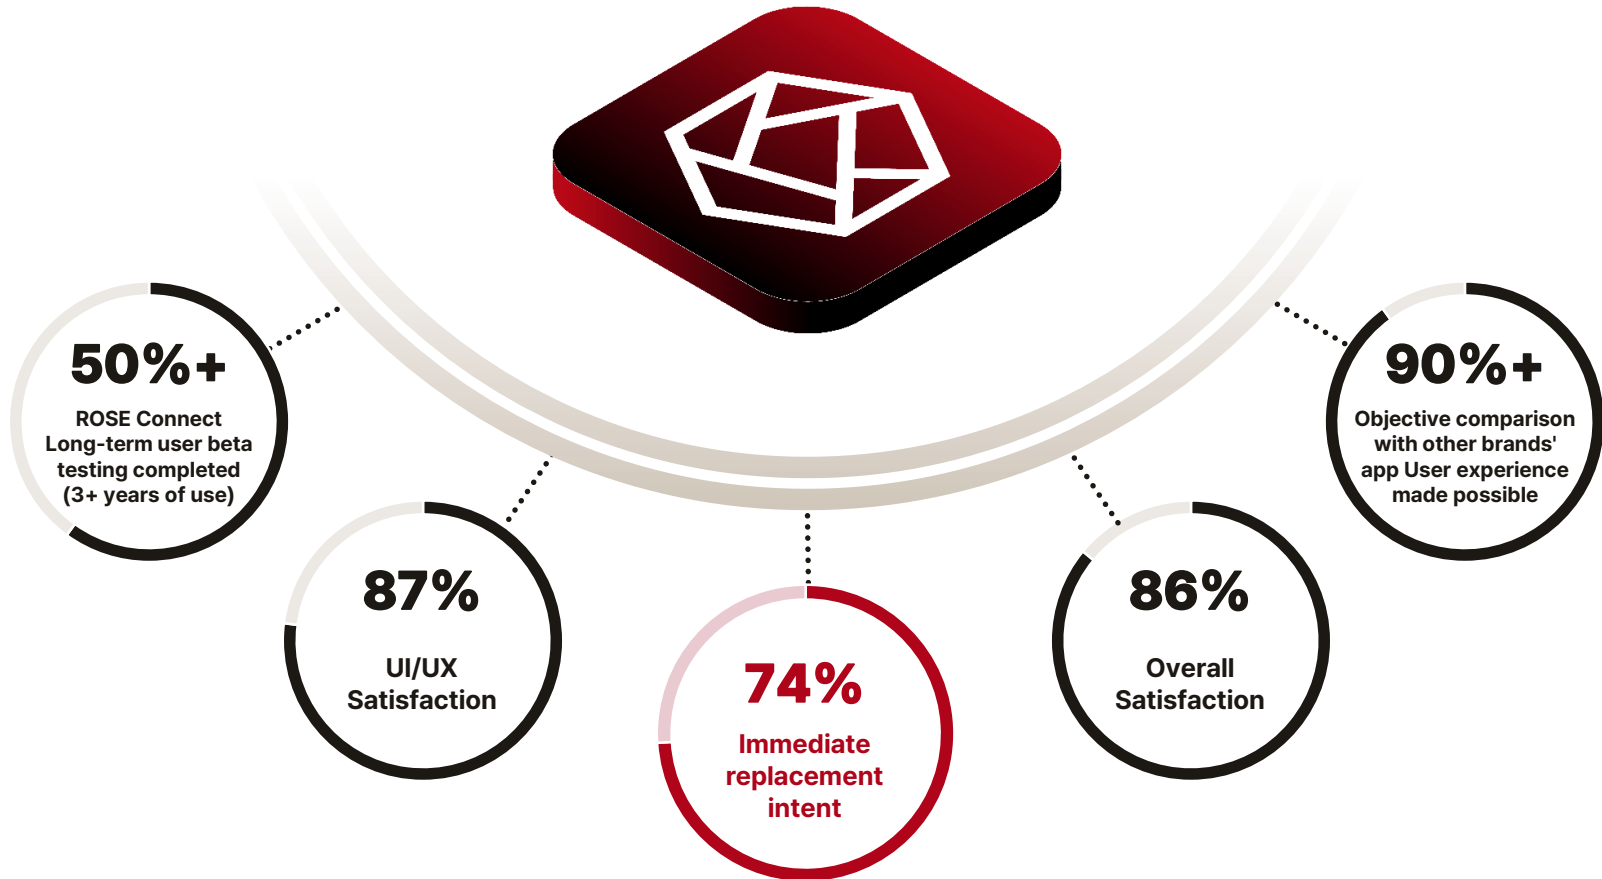

ROSE Curation

Recommend classical collections across various categories, including artist selections.

Connected Through Music – Social & Profile Enhancements

My Page Improvements

Number of friends,
playlists, and feeds
displayed clearly.

Quick Comments

In-line comments
with no screen
navigation required.

User Testing & Validation

87% of all respondents rated the new unified UI/UX as "Satisfied" or "Very Satisfied."

This demonstrates that the structural overhaul directly translates into improved operational convenience and Improved readability.