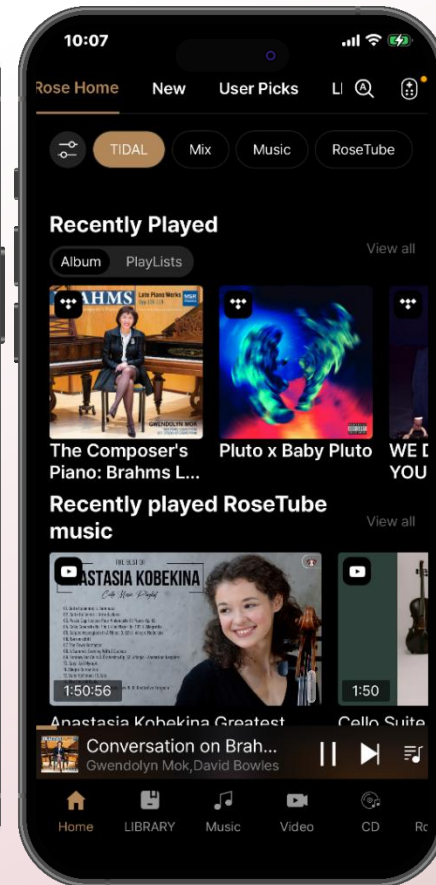

Playback Status Display

Identify the current track intuitively with animated visual effects.

Easy and Systematic Library Management.1

New Unified Library

Favorites, My Playlists, and Feed all in one place for effortless management.

Instantly check the playback status of network/DLNA tracks directly from the list.

Perfect Control, Anytime, Anywhere

Lock Screen Controls

Playback control without launching the app.

Enhanced Volume Feedback

See the current volume as a pop-up during adjustment.

Quick Filter Switching

Instantly switch to single view when reselecting the service.

More Intuitive Player & Queue

Playback Screen

Thumbnails projected onto the background, for a vibrant visual experience with every track change.