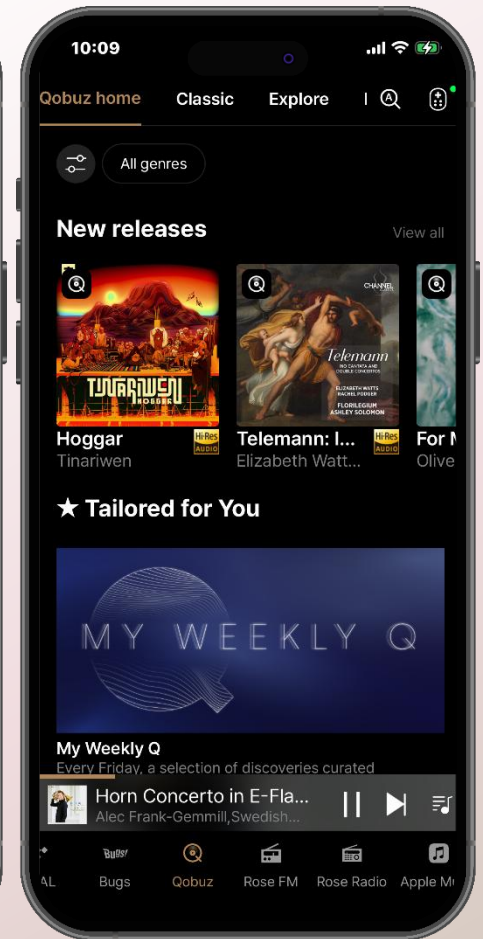

Before

Repeatedly recommends the same content when there is no playback history.

After

Automatically recommends diverse albums and content based on user preferences. Enables continuous discovery of new music.