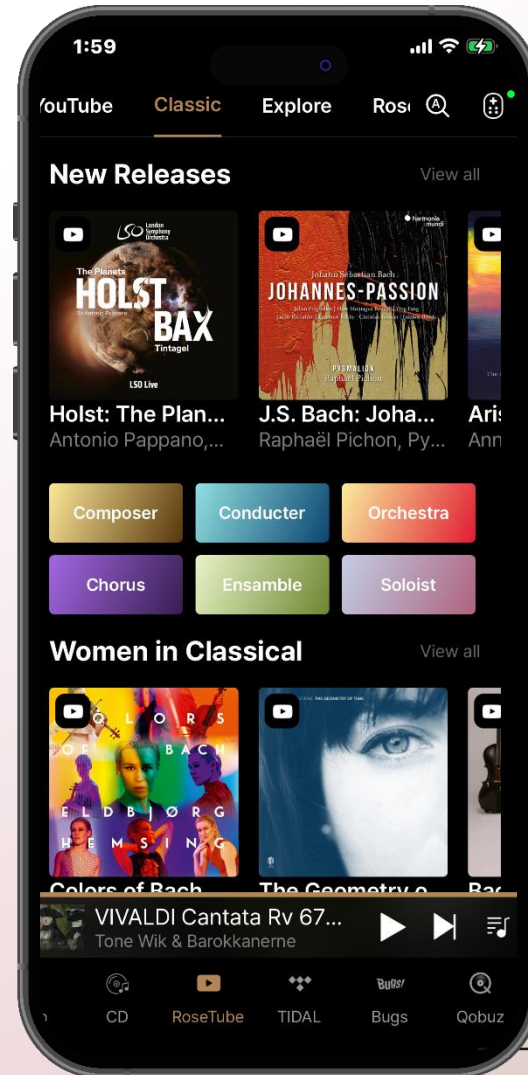

Expanded Classical Music Experience

Classic Menu Added

Classical music browsing support in TIDAL, Qobuz, and Apple Music.

ROSE Curation

Recommend classical collections across various categories, including artist selections.