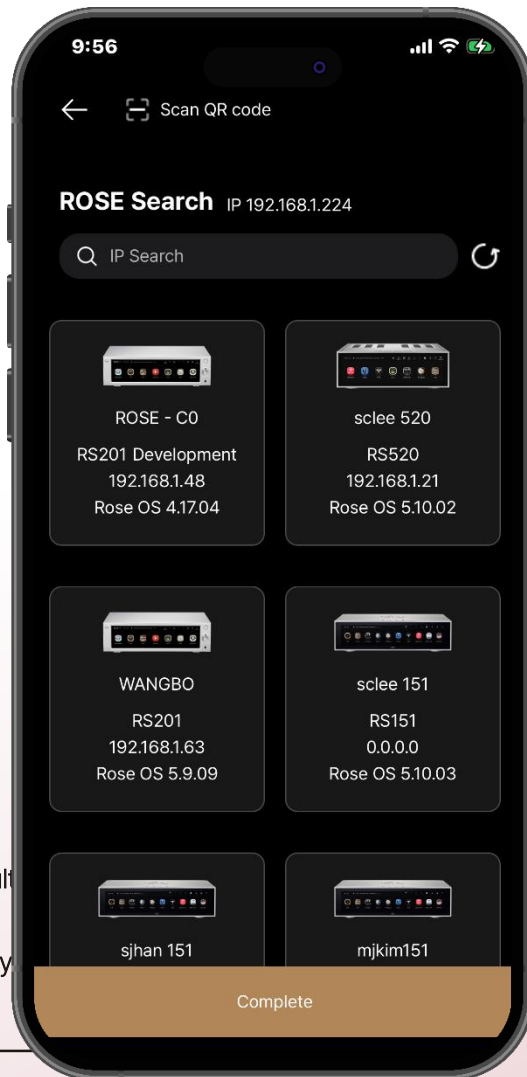

TIDAL · Qobuz Video, Playlists, and Label Support.

Smart Library Editing

Move or delete multiple tracks at once. Instantly check network and DLNA track playback availability directly from the list.

Social & Profile

Improved social information visibility and UI intuitiveness. Enhanced My Page accessibility.

A Faster, Sharper Home Screen

Device Search

IP search bar shown by default with reduced top margin for faster, easier device discovery