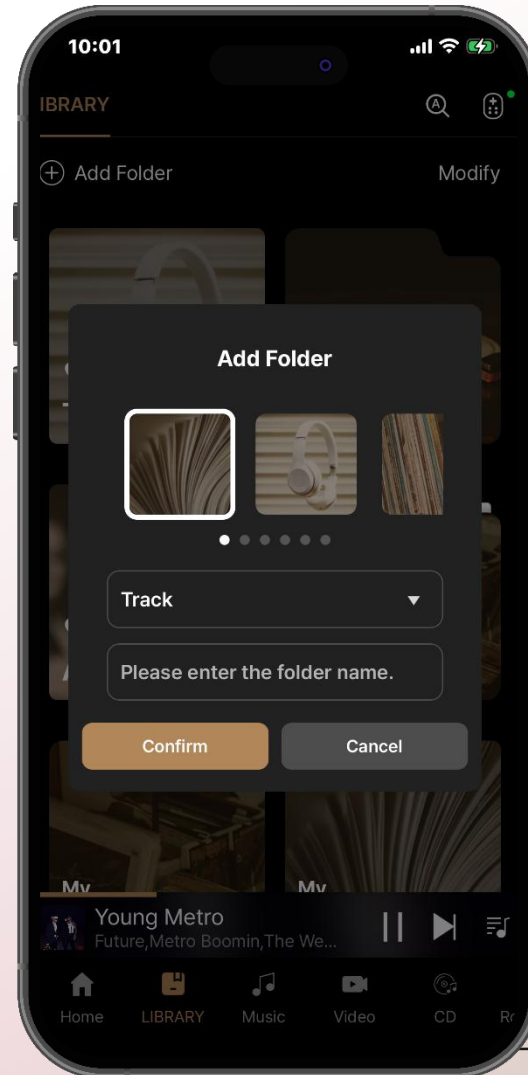

Playback Status Display

Identify the current track intuitively with animated visual effects.

Easy and Systematic Library Management.1

New Unified Library

Favorites, My Playlists, and Feed all in one place for effortless management.

Instantly check the playback status of network/DLNA tracks directly from the list.

Perfect Control, Anytime, Anywhere

Lock Screen Controls

Playback control without launching the app.

Enhanced Volume Feedback