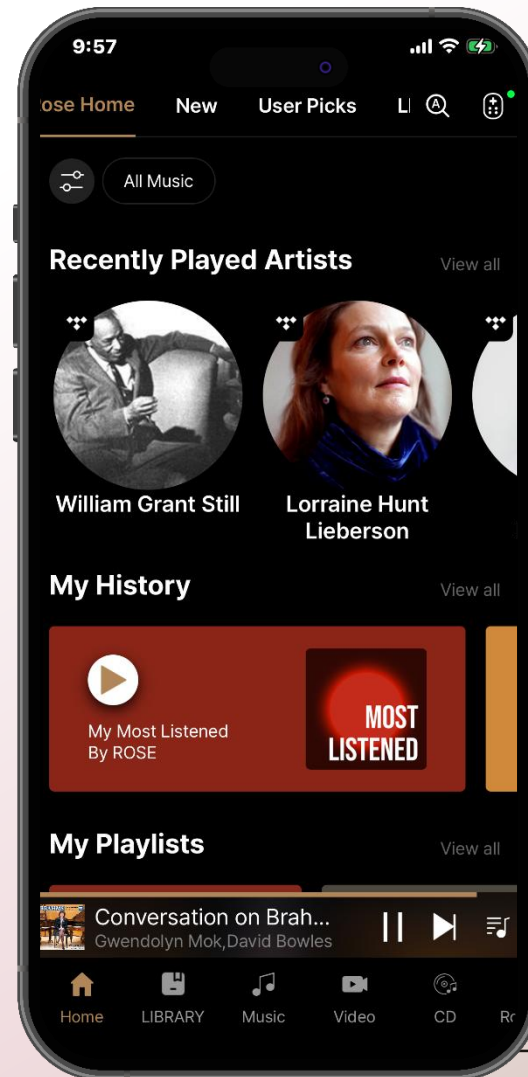

Improved social information visibility and UI intuitiveness. Enhanced My Page accessibility.

A Faster, Sharper Home Screen

Device Search

IP search bar shown by default with reduced top margin for faster, easier device discovery