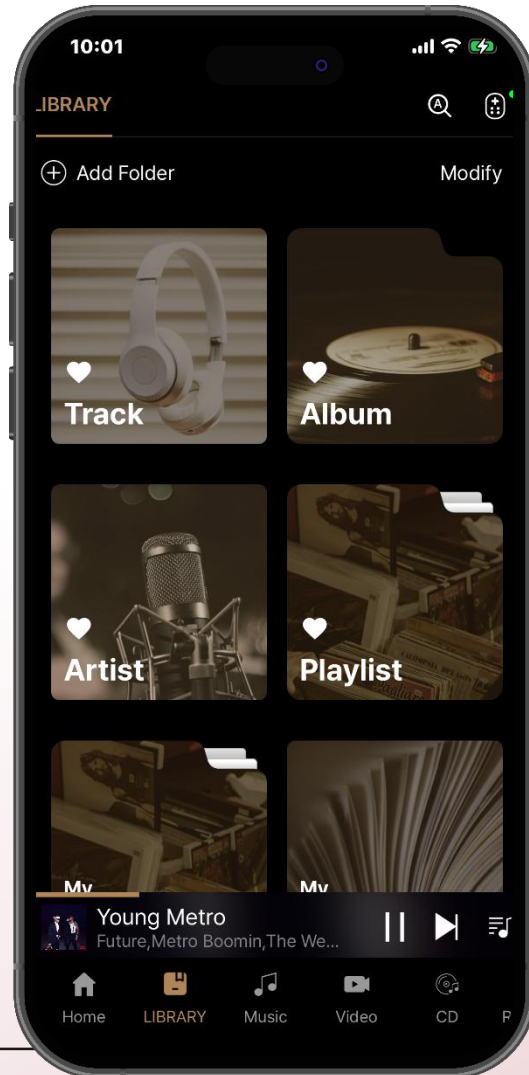

Improved social information visibility and UI intuitiveness. Enhanced My Page accessibility.

A Faster, Sharper Home Screen

Device Search

IP search bar shown by default with reduced top margin for faster, easier device discovery

ROSE Home

View content at a glance with larger and more diverse thumbnails.

Faster, More Stable Connectivity

IP-Based Auto-Connect

Automatically rediscovers and reconnects to previously connected devices, even on different Wi-Fi.

Playback Status Display

Identify the current track intuitively with animated visual effects.

Easy and Systematic Library Management.1

New Unified Library

Favorites, My Playlists, and Feed all in one place for effortless management.

Instantly check the playback status of network/DLNA tracks directly from the list.

Perfect Control, Anytime, Anywhere

Lock Screen Controls

Playback control without launching the app.

Enhanced Volume Feedback