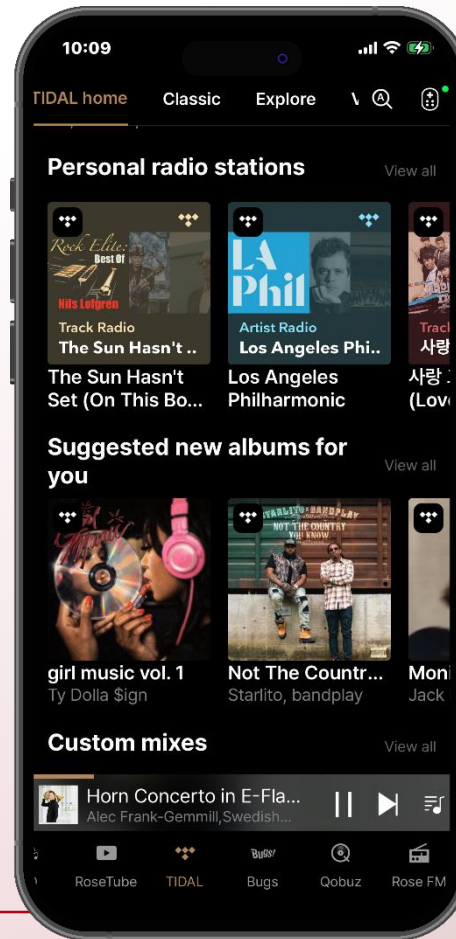

Before

Repeatedly recommends the same content when there is no playback history.

After

Automatically recommends diverse albums and content based on user preferences. Enables continuous discovery of new music.