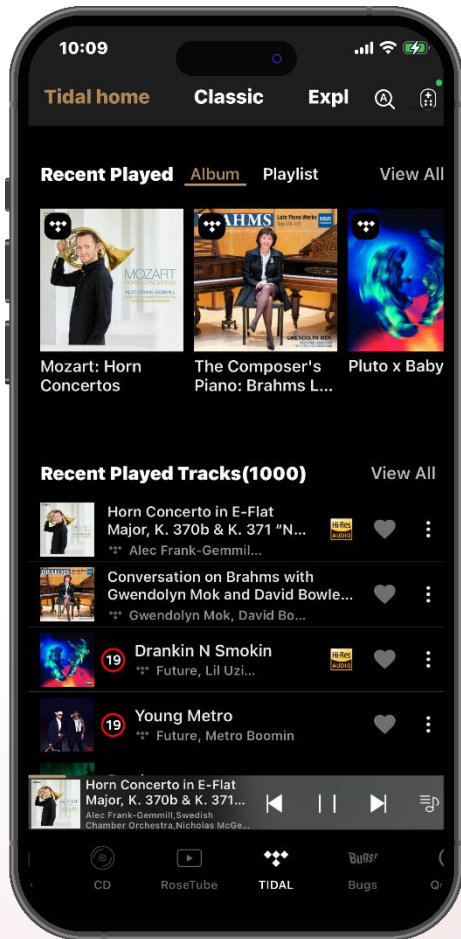

Playback Status Display

Identify the current track intuitively with animated visual effects.

Easy and Systematic Library Management.1

New Unified Library

Favorites, My Playlists, and Feed all in one place for effortless management.

Instantly check the playback status of network/DLNA tracks directly from the list.

Perfect Control, Anytime, Anywhere

Lock Screen Controls

Playback control without launching the app.

Enhanced Volume Feedback

See the current volume as a pop-up during adjustment.

Quick Filter Switching

Instantly switch to single view when reselecting the service.

More Intuitive Player & Queue

Playback Screen

Thumbnails projected onto the background, for a vibrant visual experience with every track change.

Enlarged control bar for improved operability.

Queue List

Unnecessary edit icons hidden for more intuitive playlists.

Smarter Related Content Recommendations - InAPP

Before

Repeatedly recommends the same content when there is no playback history.