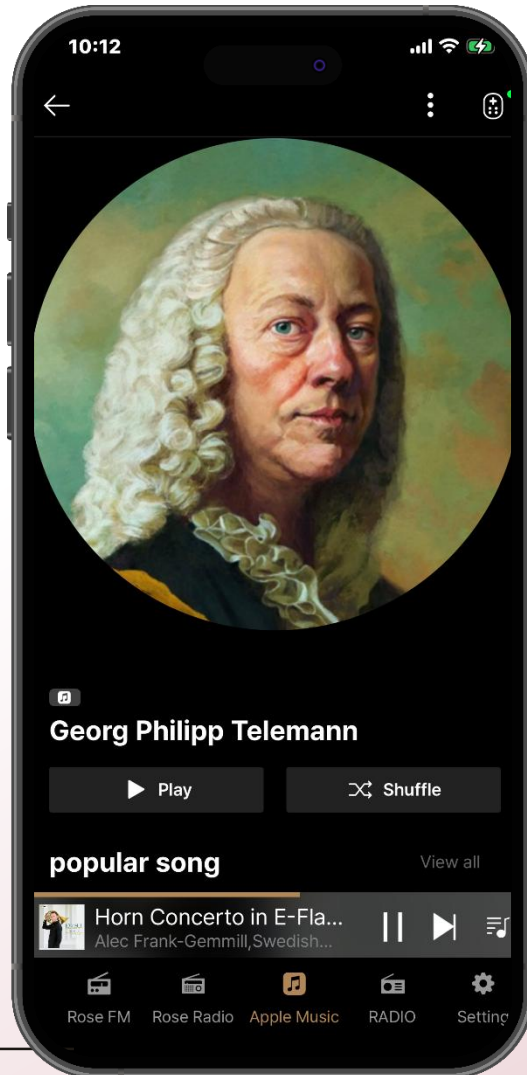

Expanded Classical Music Experience

Classic Menu Added

Classical music browsing support in TIDAL, Qobuz, and Apple Music.

ROSE Curation

Recommend classical collections across various categories, including artist selections.