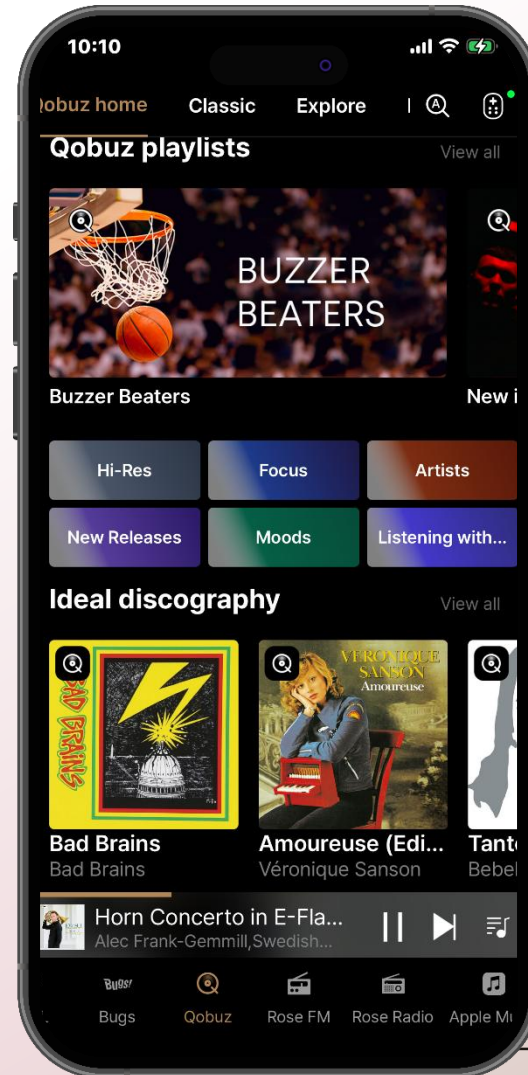

What is **Rose One**?

» The Same Experience, Everywhere - Platform Excellence Powered by a Single Hybrid Core

Rose One is the next-generation ROSE app, rebuilt with a single unified architecture to replace the previously separate apps for each OS.

See the current volume as a pop-up during adjustment.

Quick Filter Switching

Instantly switch to single view when reselecting the service.

More Intuitive Player & Queue

Playback Screen

Thumbnails projected onto the background, for a vibrant visual experience with every track change.

After

Automatically recommends diverse albums and content based on user preferences. Enables continuous discovery of new music.

More Powerful Streaming & Content Integration

Enhanced TIDAL Integration

Video content support.
Personalized video playlists.