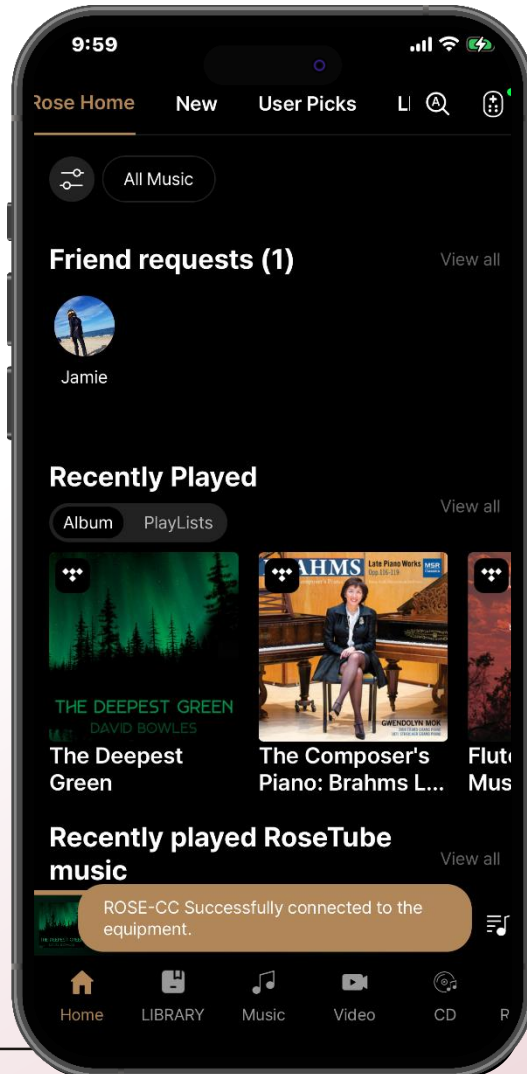

Improved social information visibility and UI intuitiveness. Enhanced My Page accessibility.

A Faster, Sharper Home Screen

Device Search

IP search bar shown by default with reduced top margin for faster, easier device discovery

ROSE Home

View content at a glance with larger and more diverse thumbnails.

Faster, More Stable Connectivity

IP-Based Auto-Connect

Automatically rediscovers and reconnects to previously connected devices, even on different Wi-Fi.

Playback Status Display

Identify the current track intuitively with animated visual effects.

Easy and Systematic Library Management.1

New Unified Library

Favorites, My Playlists, and Feed all in one place for effortless management.