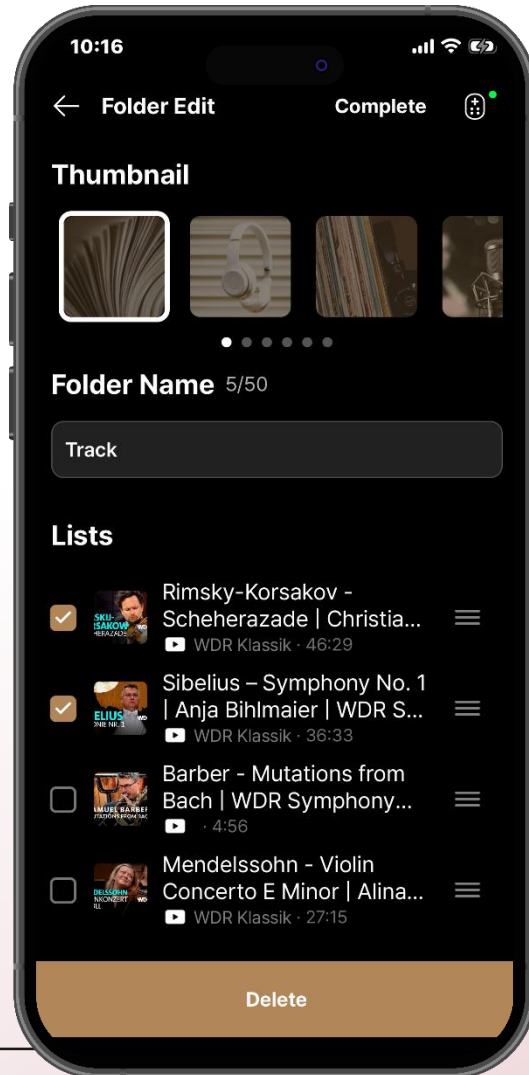

Easy and Systematic Library Management.2

Multi-Select Editing

Move and delete multiple tracks at once.