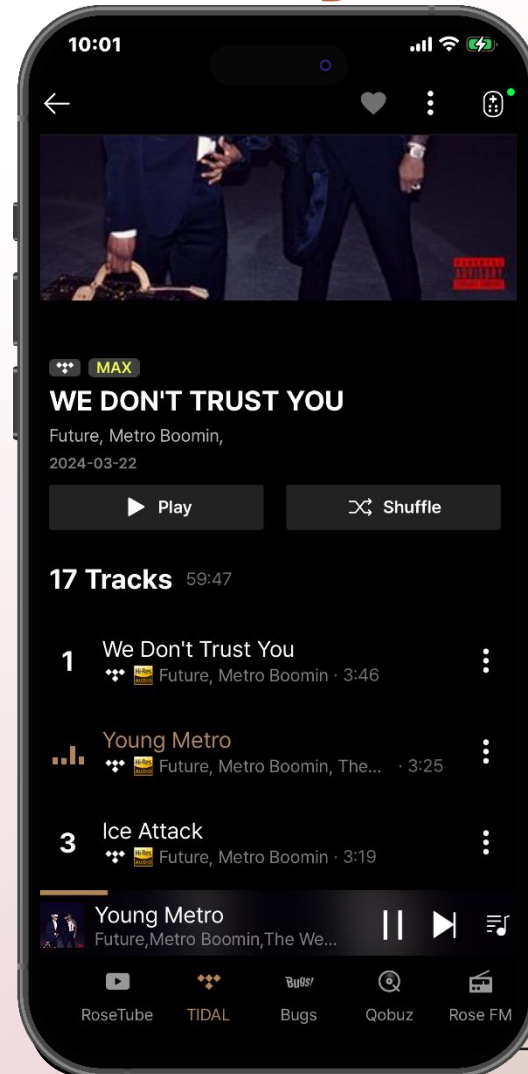

Improved social information visibility and UI intuitiveness. Enhanced My Page accessibility.

A Faster, Sharper Home Screen

Device Search

IP search bar shown by default with reduced top margin for faster, easier device discovery

ROSE Home

View content at a glance with larger and more diverse thumbnails.

Faster, More Stable Connectivity

IP-Based Auto-Connect

Automatically rediscovers and reconnects to previously connected devices, even on different Wi-Fi.

Playback Status Display

Identify the current track intuitively with animated visual effects.

Easy and Systematic Library Management.1

New Unified Library

Favorites, My Playlists, and Feed all in one place for effortless management.