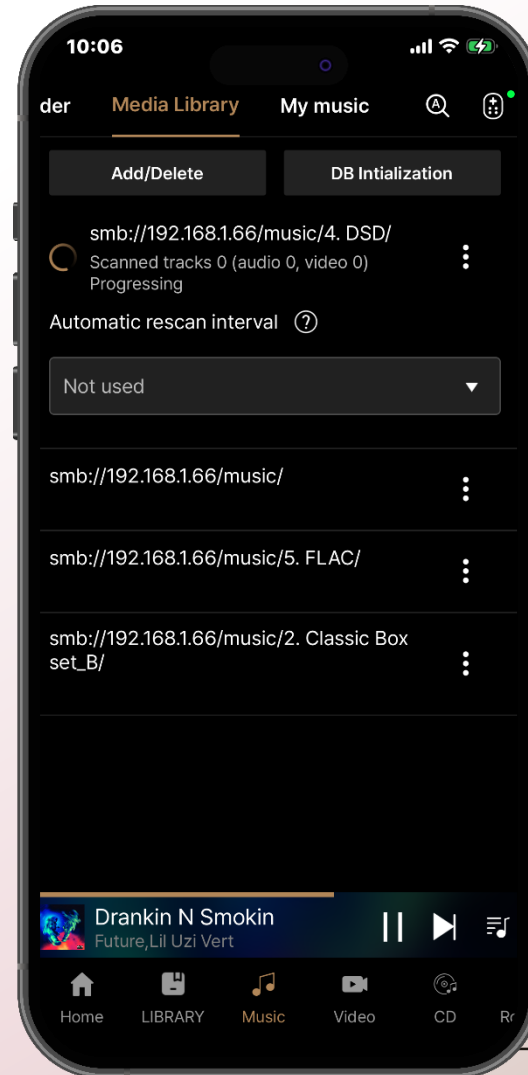

Playback Status Display

Identify the current track intuitively with animated visual effects.

Easy and Systematic Library Management.1

New Unified Library

Favorites, My Playlists, and Feed all in one place for effortless management.

Customization Support

Folder thumbnails changed.
Intuitive add and delete.

Easy and Systematic Library Management.2

Multi-Select Editing

Move and delete multiple tracks at once.

Playback Availability Check

Instantly check the playback status of network/DLNA tracks directly from the list.

Perfect Control, Anytime, Anywhere

Lock Screen Controls

Playback control without launching the app.

Enhanced Volume Feedback

See the current volume as a pop-up during adjustment.

Quick Filter Switching

Instantly switch to single view when reselecting the service.

More Intuitive Player & Queue

Playback Screen

Thumbnails projected onto the background, for a vibrant visual experience with every track change.