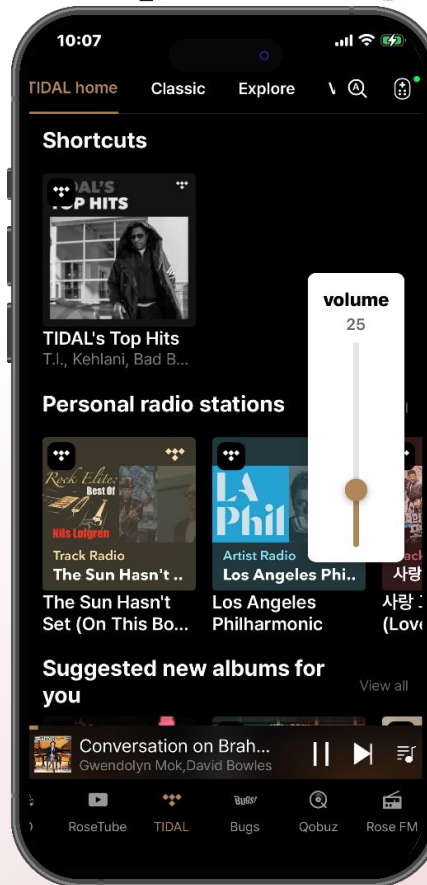

Playback Status Display

Identify the current track intuitively with animated visual effects.

Easy and Systematic Library Management.1

New Unified Library

Favorites, My Playlists, and Feed all in one place for effortless management.

Instantly check the playback status of network/DLNA tracks directly from the list.

Perfect Control, Anytime, Anywhere

Lock Screen Controls

Playback control without launching the app.

Enhanced Volume Feedback

See the current volume as a pop-up during adjustment.

Quick Filter Switching

Instantly switch to single view when reselecting the service.

More Intuitive Player & Queue

Playback Screen

Thumbnails projected onto the background, for a vibrant visual experience with every track change.