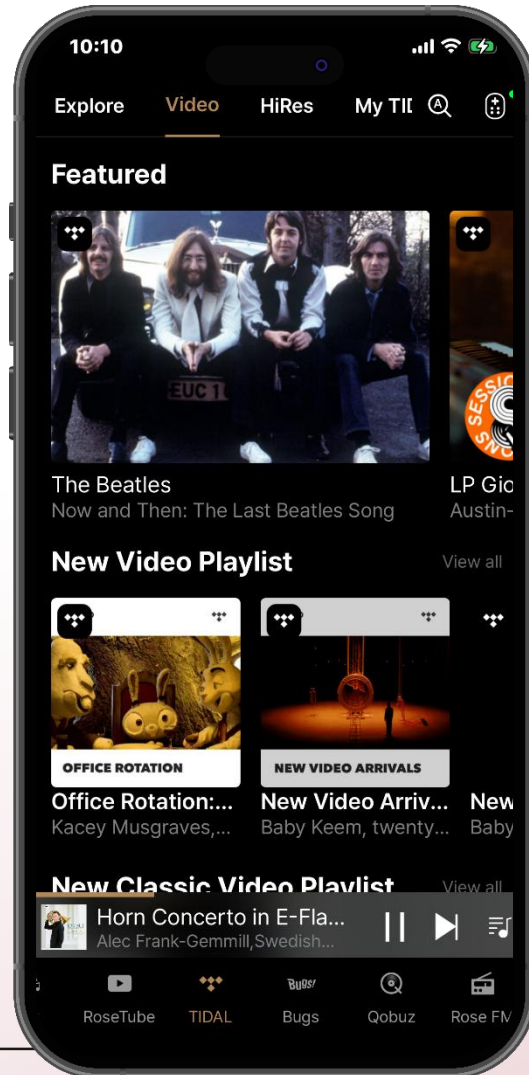

More Powerful Streaming & Content Integration

Enhanced TIDAL Integration

Video content support.
Personalized video playlists.