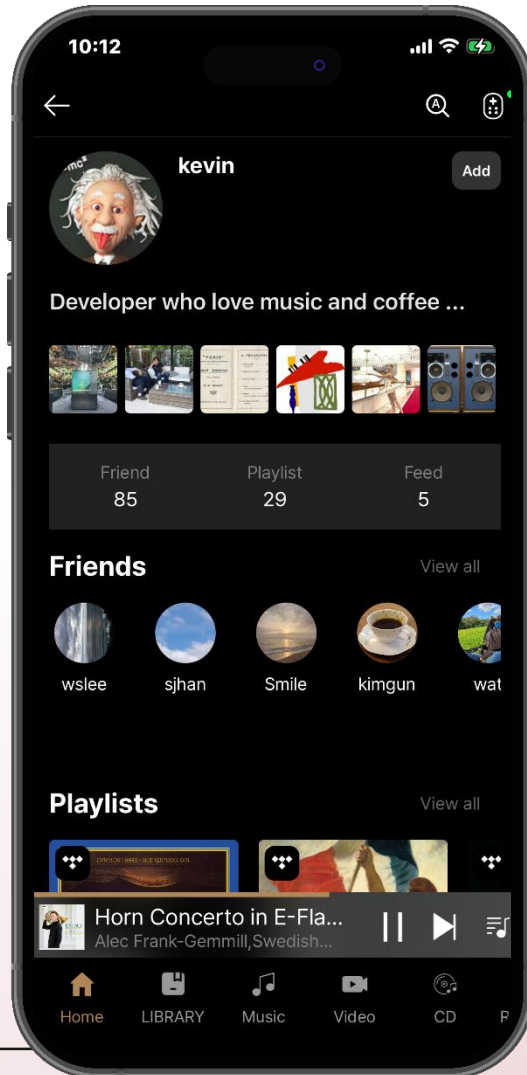

Connected Through Music – Social & Profile Enhancements

My Page Improvements

Number of friends,
playlists, and feeds
displayed clearly.