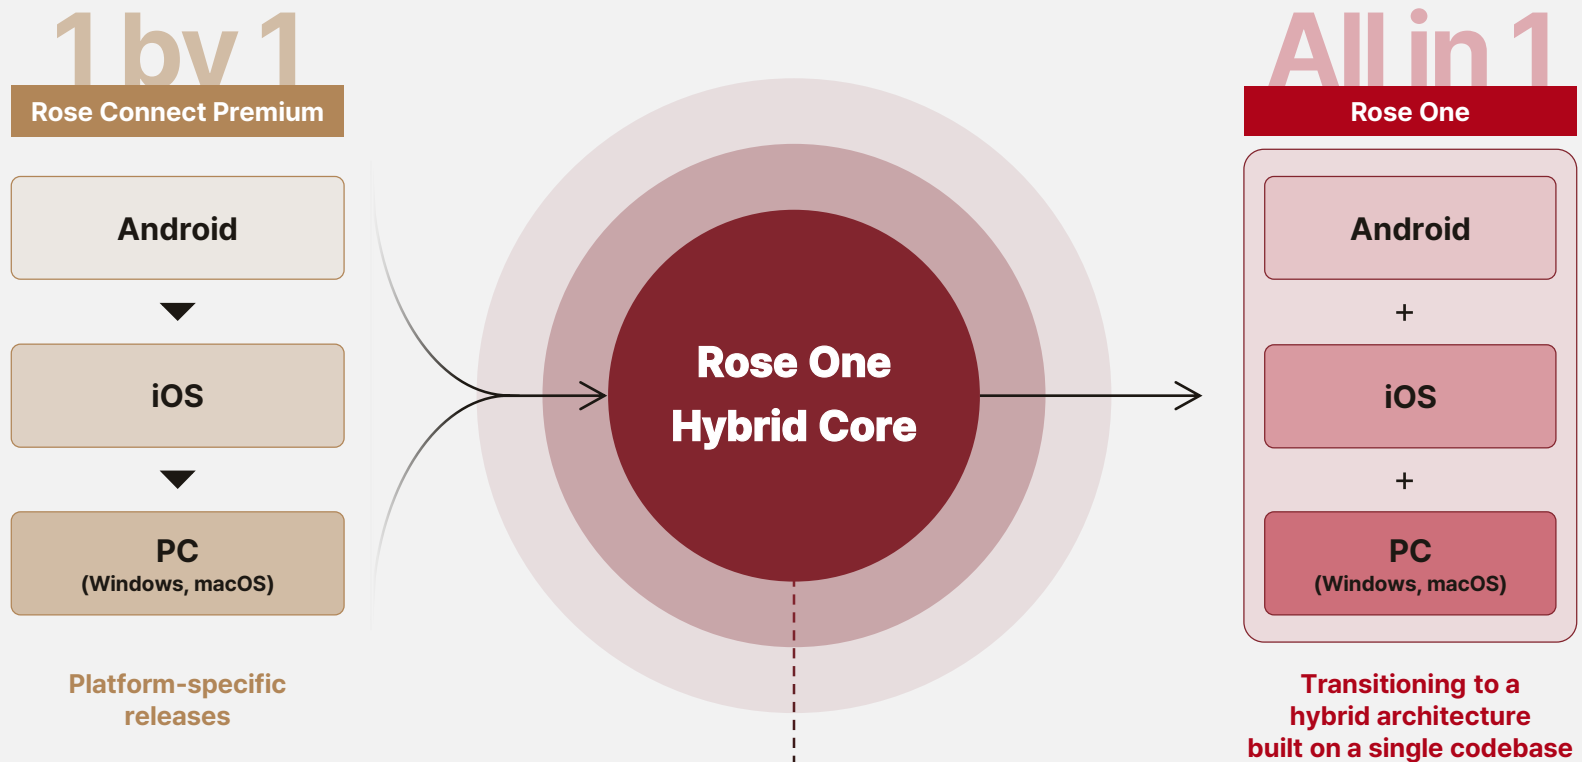

Single Hybrid Source

Global Distributor Press Kit

Why **Rose One** is Needed?

» 3 Structural Limitations of ROSE Connect Premium

- 1 Feature imbalance across platforms**
Prioritizing rollout on Android caused delays in feature availability on iOS and PC.
- 2 Complexity of issue management**
Fix approach and release timing differ per platform for the same issue.
- 3 Version management confusion**
Separate versions for each platform created confusion for both users and operations teams.

	Rose Connect Premium	Rose One
Development Architecture	Platform specific	Single source
Supported Platforms	Android / iOS / PC (Win + macOS)	Android + iOS + PC (Win + macOS)
Issue Fixes	Distributed individually	Simultaneous rollout
Version Management	Differences between platforms	Single version

What is **Rose One**?

» The Same Experience, Everywhere - Platform Excellence Powered by a Single Hybrid Core

Rose One is the next-generation ROSE app, rebuilt with a single unified architecture to replace the previously separate apps for each OS.

The **Rose One Hybrid Core** connects **Android, iOS, Windows, and macOS** to deliver a consistently polished ROSE experience, anytime and anywhere.

1. Single source code
2. Fixes the same issue across platforms at once
3. Single, unified version
4. Simultaneous rollout across all platforms